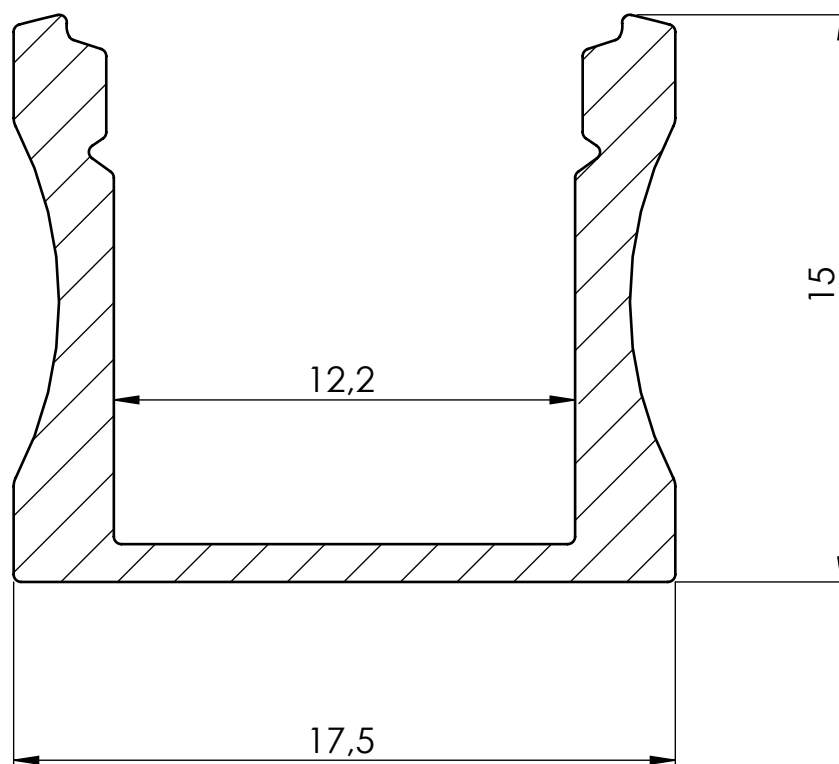

SLIM LINE 15 mm

with optic lens 60°

with optic lens 30°

SCALE 1 : 1

SCALE 1 : 1

SCALE 1 : 1

PRODUCT CODE: AL-SL15

DESCRIPTION: SL15, anodized in silver aluminum LED profile

WEIGHT: 0.19 kg/m

UNITS: millimeters

SCALE: 5:1

SHEET SIZE: A4

LEDs-ON

www.ledson.eu

UL. PRZEMYSŁOWA 3
05-082 BLIZNE LASZCZYNSKIEGO
TEL. (+48)725590651

ALL RIGHTS RESERVED