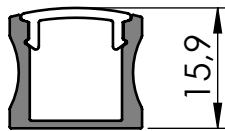

SLIM LINE 15 mm

with optic lens 60°

with optic lens 30°

SCALE 1 : 1

SCALE 1 : 1

SCALE 1 : 1

PRODUCT CODE: AL-SL15

DESCRIPTION: SL15, anodized in silver aluminum LED profile

WEIGHT: 0.19 kg/m

UNITS: millimeters

SCALE: 5:1

SHEET SIZE: A4

LEDs-ON

www.ledson.eu

UL. PRZEMYSŁOWA 3
05-082 BLIZNE LASZCZYNSKIEGO
TEL. (+48)725590651

ALL RIGHTS RESERVED